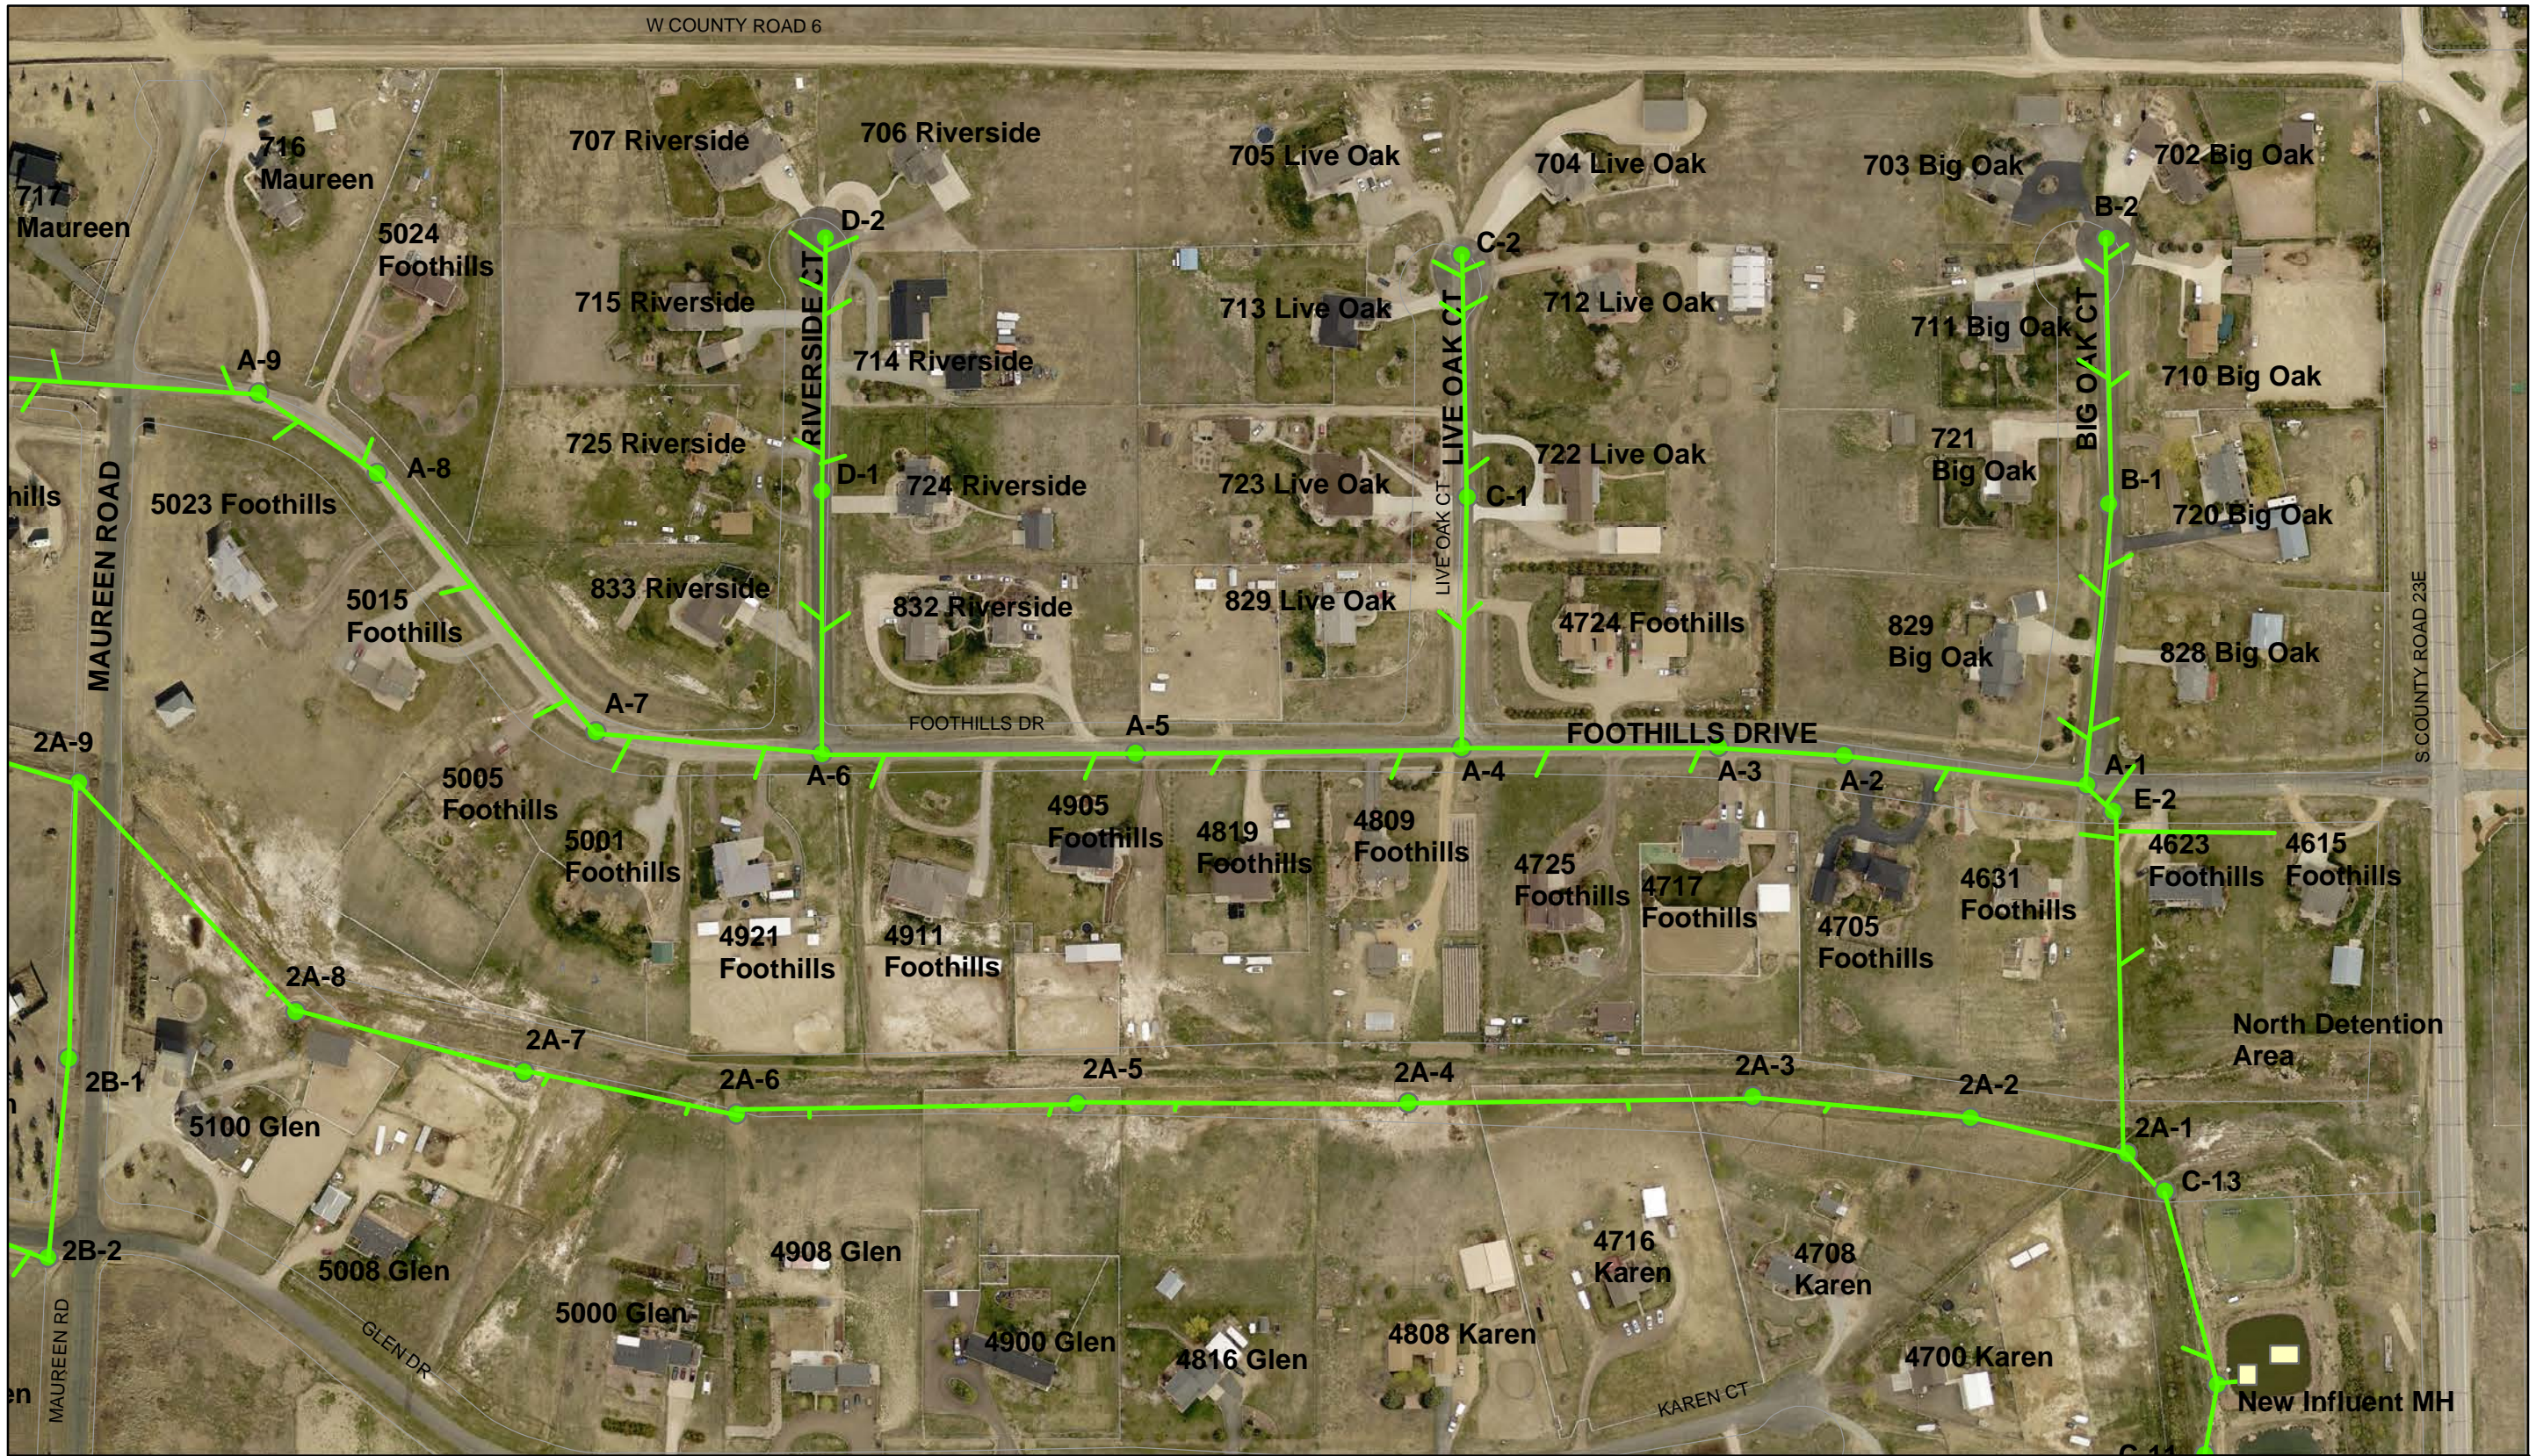

Berthoud Estates Community Association (BECA)
LARIMER COUNTY
Colorado

view:
Top Right

WASTEWATER
SYSTEM MAP

Date: 12/31/2018