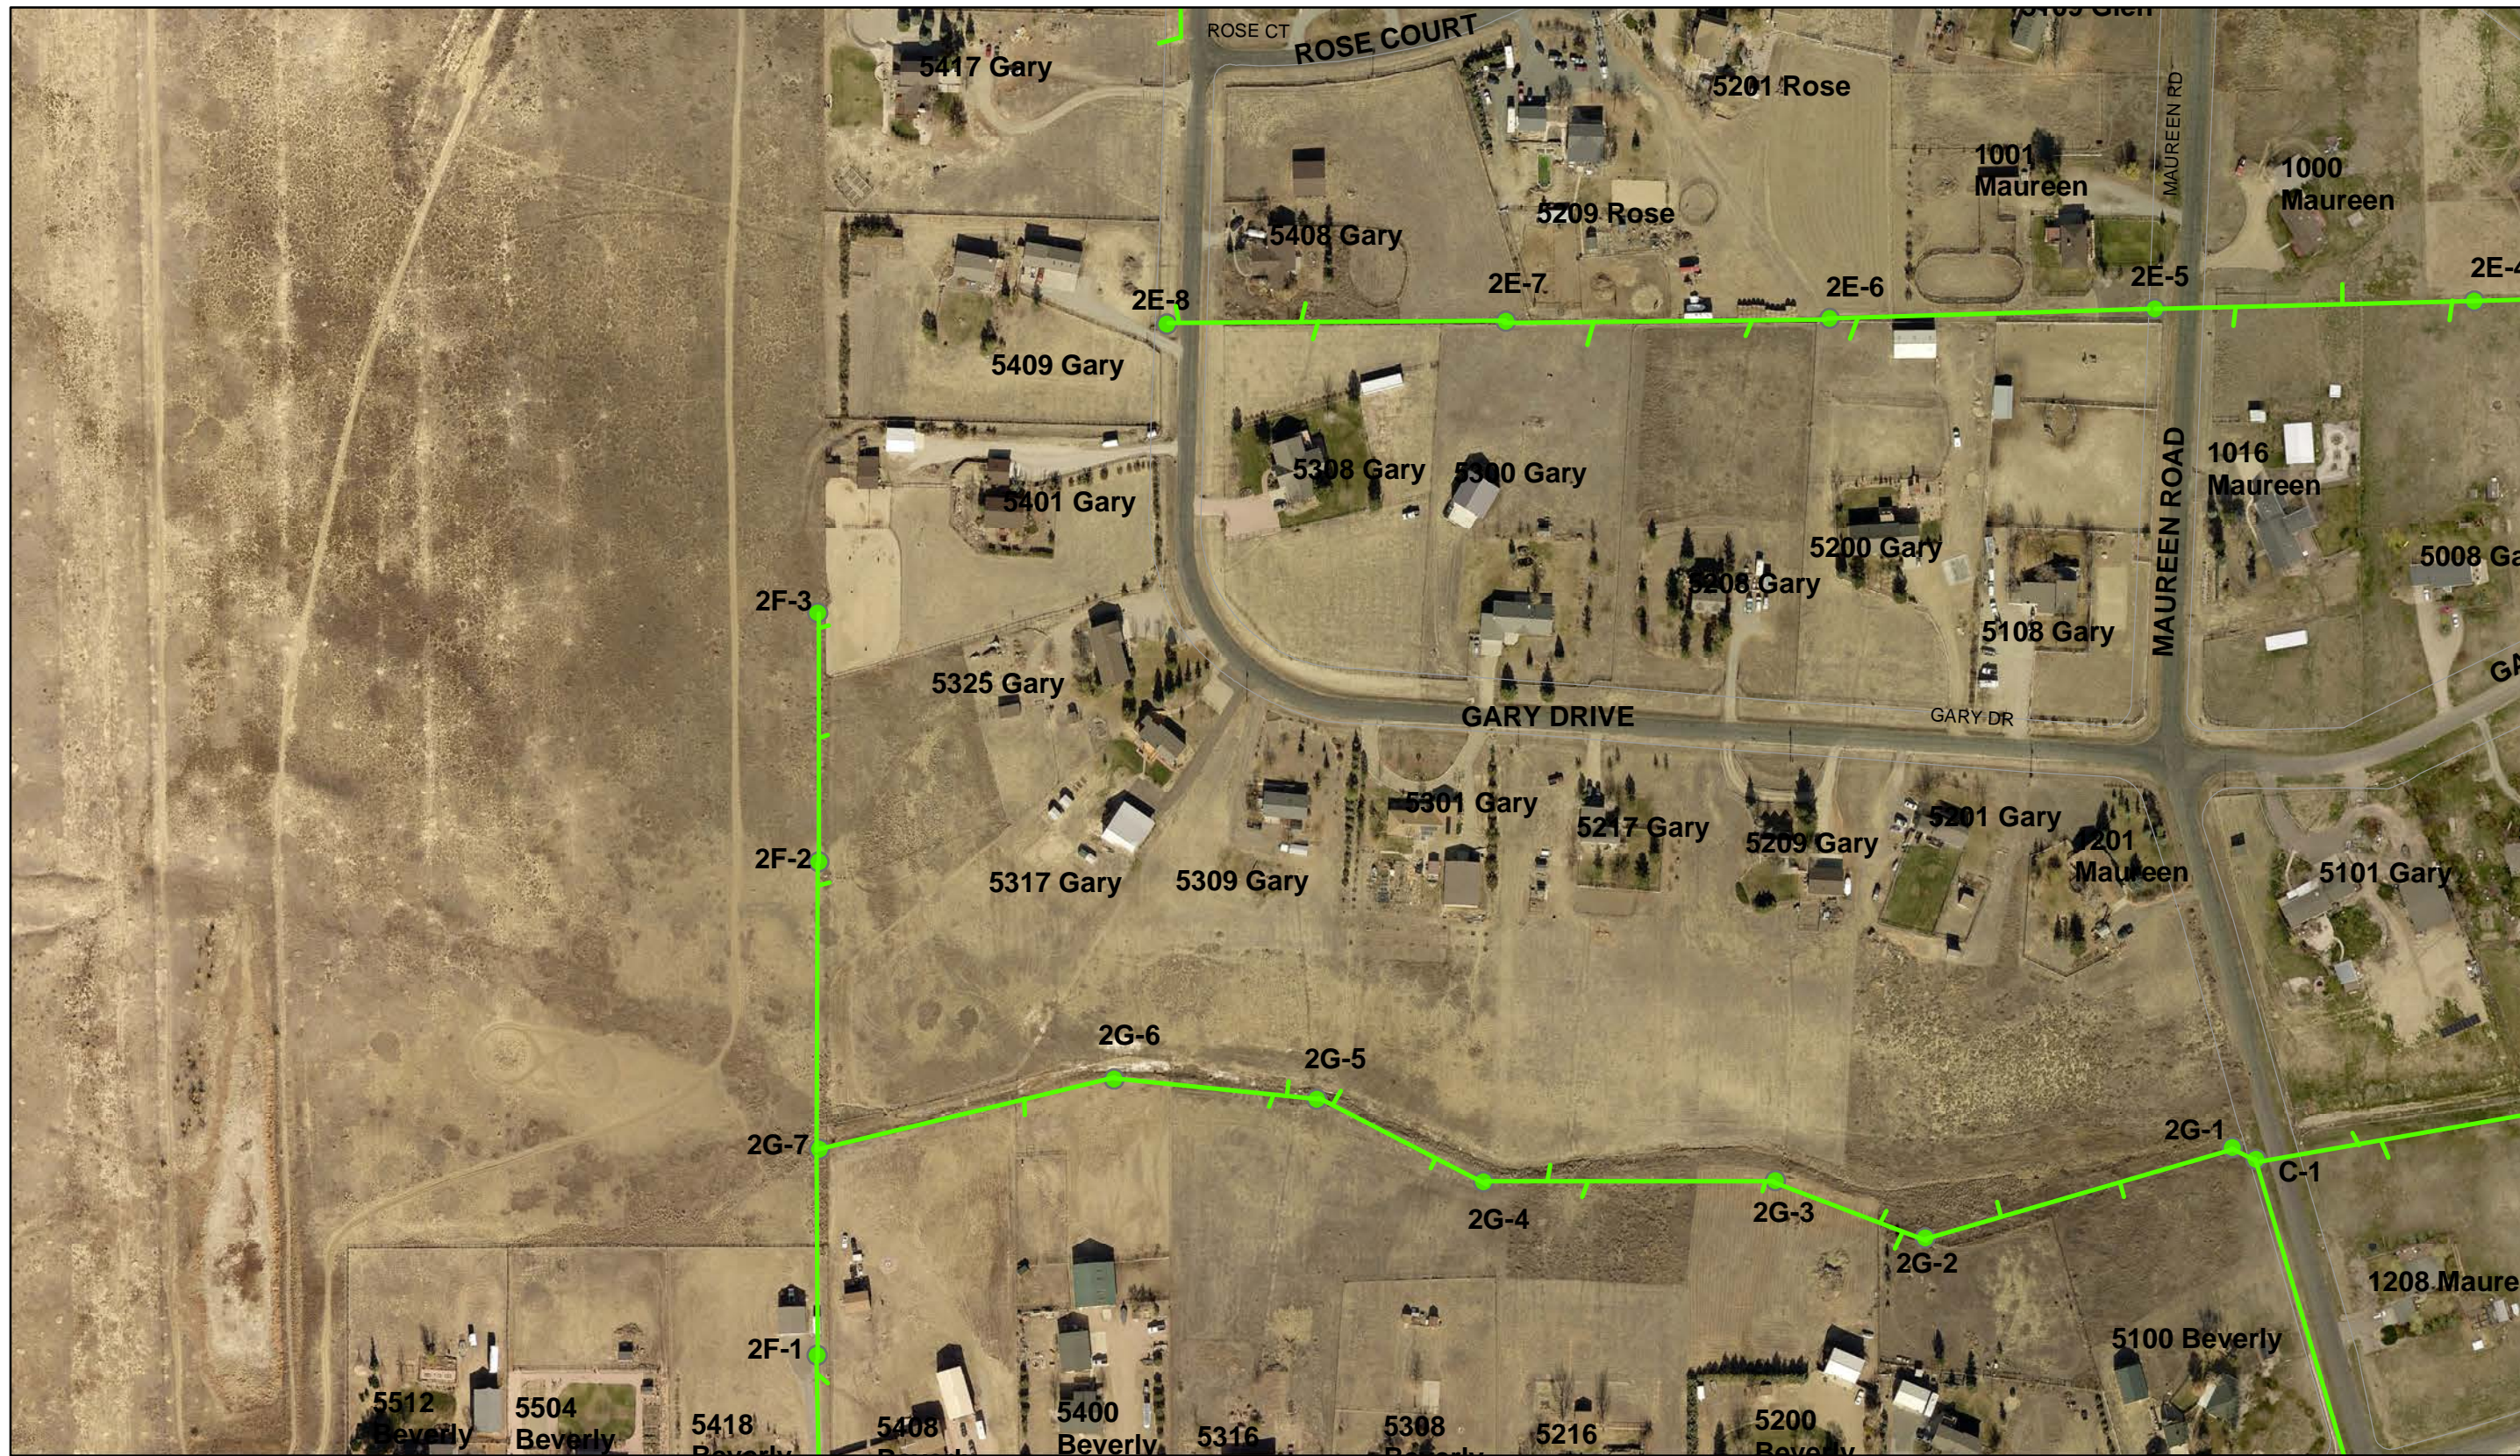

Berthoud Estates Community Association (BECA)
LARIMER COUNTY
Colorado

view:
Middle Left

WASTEWATER
SYSTEM MAP
Date: 12/31/2018