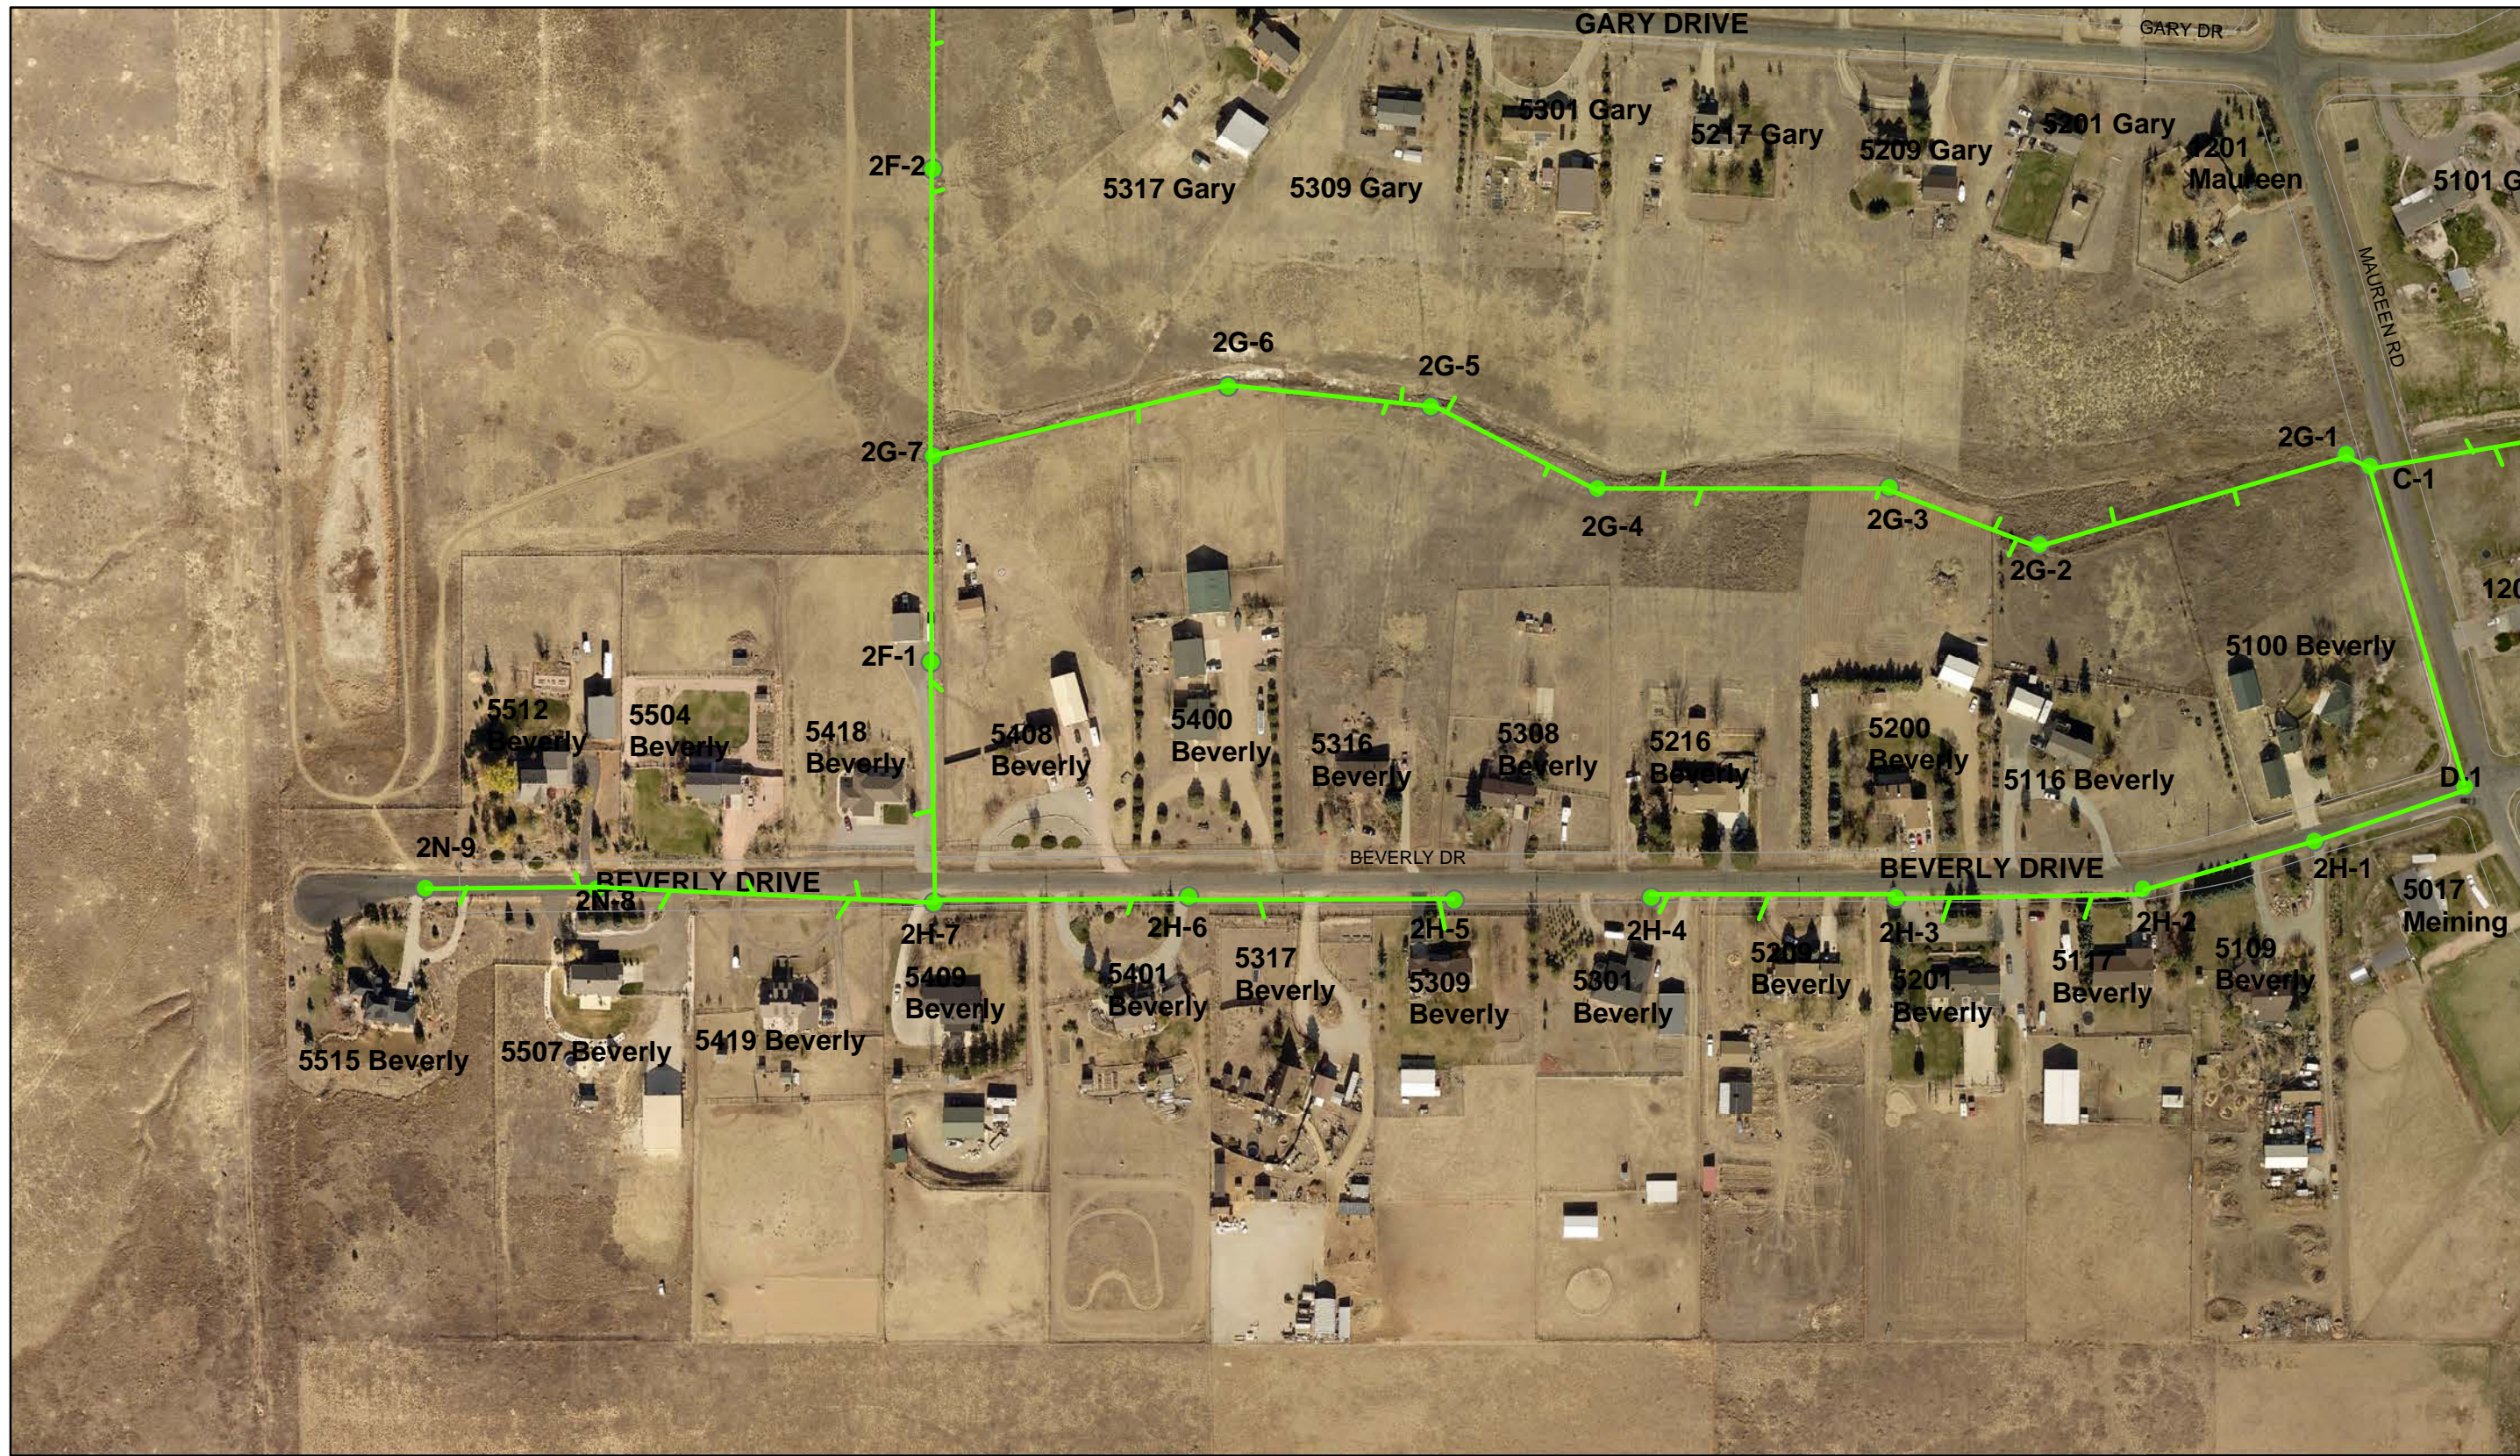

Berthoud Estates Community Association (BECA)
LARIMER COUNTY
Colorado

view:
Bottom Left

WASTEWATER
SYSTEM MAP
Date: 12/31/2018